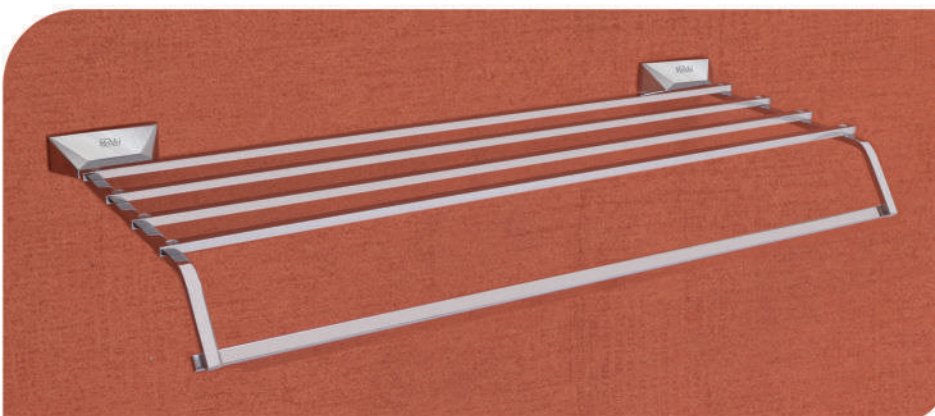

M.R.P. Rs. 2005.00

Bath Set

Glass Tumbler Holder

AV-2207

M.R.P. Rs. 1530.00

Towel Rack - 24"

AV-2214

M.R.P. Rs. 5975.00