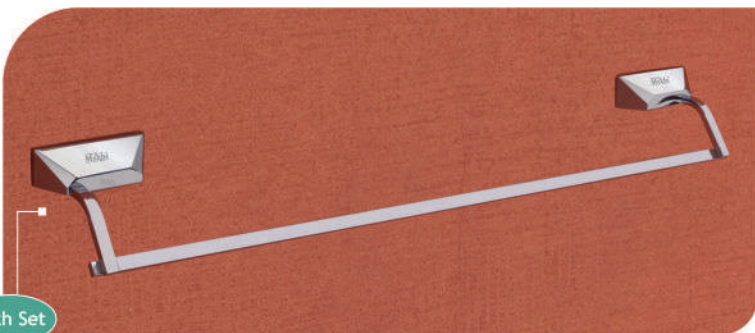

AV-2203

M.R.P. Rs. 1360.00

Bath Set

Robe Hook

AV-2204

M.R.P. Rs. 1040.00

Paper Holder Without Lid

AV-2206

M.R.P. Rs. 1305.00

Paper Holder With Lid

AV-2205

M.R.P. Rs. 1980.00

Paper Holder With Mobile Stand

AV-2216

M.R.P. Rs. 2005.00

Bath Set