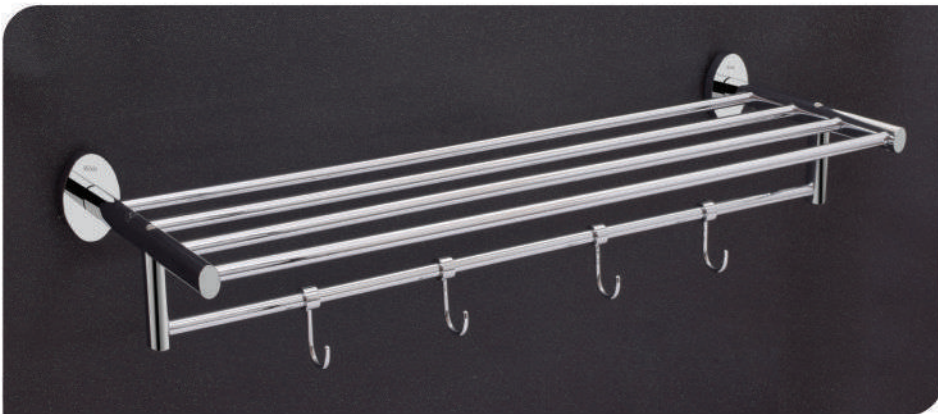

M.R.P. Rs. 1880.00

OPEL
Collection

Glass Tumbler Holder
OP-2307 M.R.P. Rs. 965.00

Liquid Soap Dispenser
OP-2308 M.R.P. Rs. 1170.00

Towel Bar - 24"
OP-2312 M.R.P. Rs. 1815.00

Towel Bar - 18"
OP-2313 M.R.P. Rs. 1685.00