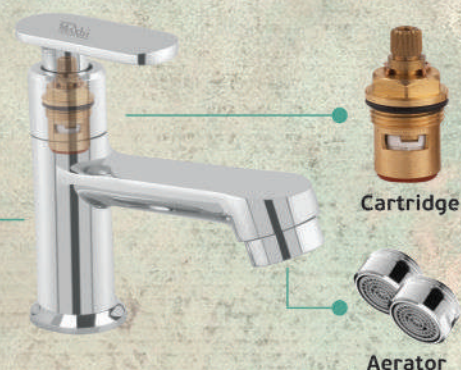

SAVE WATER
SAVE LIFE

SUITABLE FOR
HOT & COLD WATER

LOW
MAINTAINANCE

FAUCET TECHNOLOGY

Chrome Finish

Brass

Nickle

Chrome