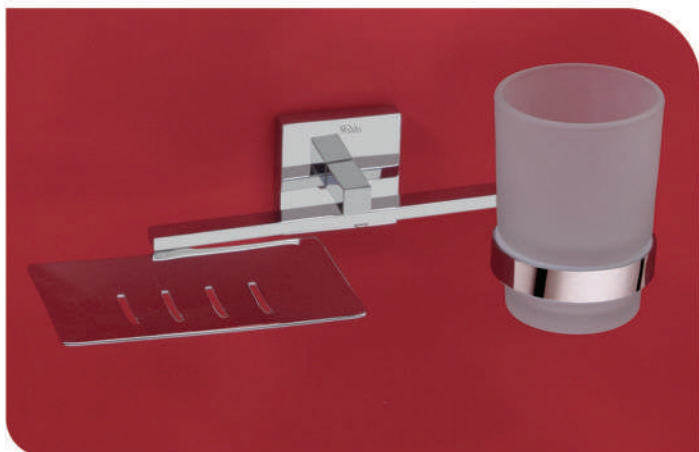

LE-2261

M.R.P. Rs. 1915.00

Paper Holder With Lid

LE-2255

M.R.P. Rs. 1650.00

Paper Holder Without Lid

LE-2256

M.R.P. Rs. 990.00