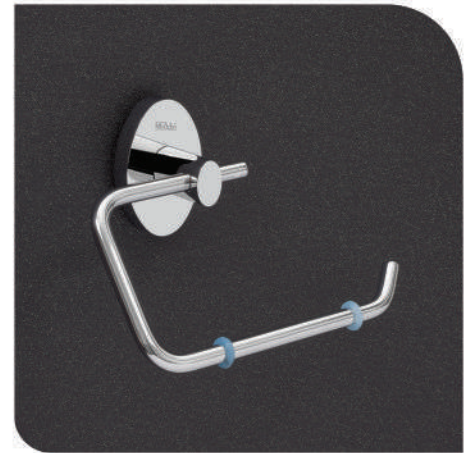

OP-2304

M.R.P. Rs. 1110.00

Brass Dual Soap Dish

OP-2311

M.R.P. Rs. 2060.00

Paper Holder With Lid

OP-2305

M.R.P. Rs. 1715.00