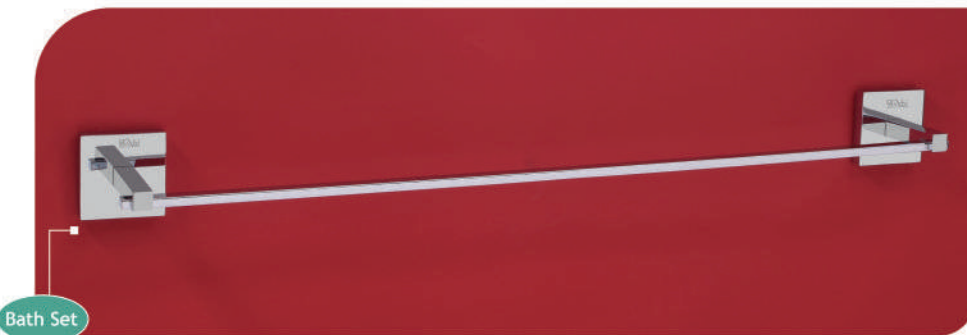

**LEWIS
Collection**

Glass Soap Dish
LE-2252 M.R.P. Rs. 1095.00

Bath Set

Glass Tumbler Holder
LE-2257 M.R.P. Rs. 950.00

Bath Set

Towel Bar - 24"
LE-2262 M.R.P. Rs. 2045.00

Towel Bar - 18"
LE-2263 M.R.P. Rs. 1955.00