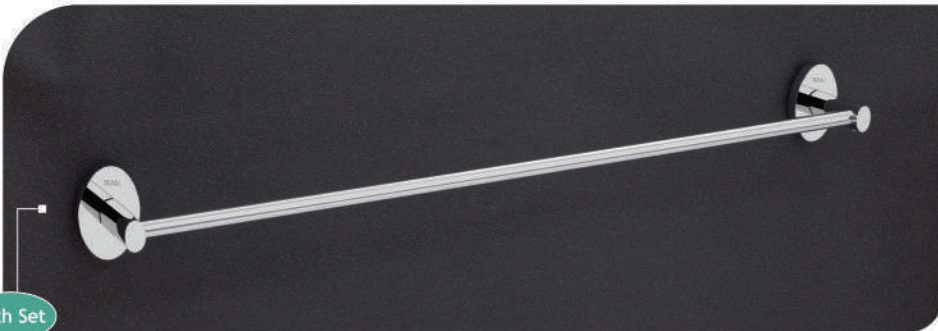

M.R.P. Rs. 1880.00

OPEL
Collection

Glass Tumbler Holder
OP-2307 M.R.P. Rs. 965.00

Liquid Soap Dispenser
OP-2308 M.R.P. Rs. 1170.00

Towel Bar - 24"
OP-2312 M.R.P. Rs. 1815.00

Towel Bar - 18"
OP-2313 M.R.P. Rs. 1685.00