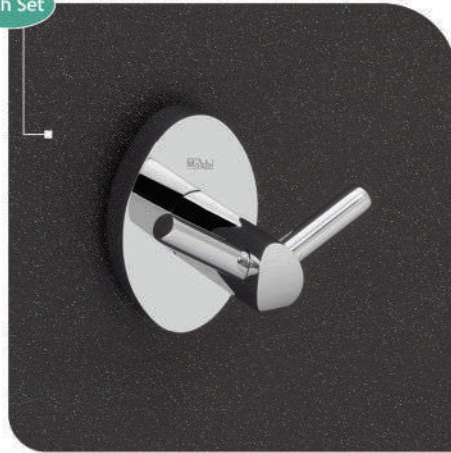

Robe Hook

OP-2303

M.R.P. Rs. 700.00

Bath Set