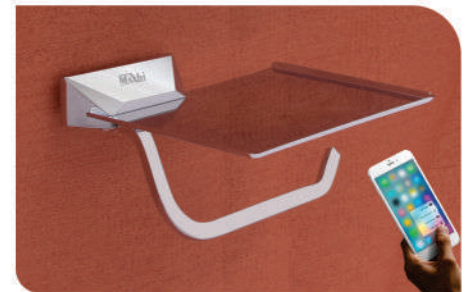

AV-2203

M.R.P. Rs. 1360.00

Bath Set

Robe Hook

AV-2204

M.R.P. Rs. 1040.00

Paper Holder Without Lid

AV-2206

M.R.P. Rs. 1305.00

Paper Holder With Lid

AV-2205

M.R.P. Rs. 1980.00

Paper Holder With Mobile Stand

AV-2216

M.R.P. Rs. 2005.00

Bath Set